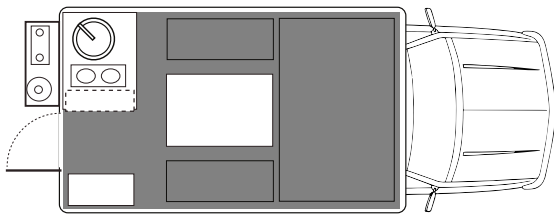

Group X

Toyota Hilux 4x4 Camper

BÍLALEIGA
AKUREYRAR
Höldur

Europcar

For the ultimate Iceland vacation we rent out this 4x4 double cab camper. This vehicle qualifies for driving into the highlands, allowing one to explore all places of interest along the way. Sleeping facilities for 2-4 persons (two adults and two children). Cooking and eating utensils included.

- Push button airlift makes camping easy.
- Own 12V electric system / battery
- Gasbottle & battery located outside of facilities
- Tinted rear access door
- Tinted windows and sunroof
- Powerful Webasto® Diesel operated air heating system.
- Lights inside cabin
- Adjustable roof vent
- Two burner gas stove
- Stainless Sink with water on demand
- 12V Refrigerator

Sleeping facilities for 2-4 persons (two adults and two children).

Cooking utensils (i.e pot, pan, coffee strainer, knives etc). Dishes, forks, knives and glasses for 4 persons. The electric system in the camper is 12V and is a separate electrical system to the car and uses its own battery. Lighting and refrigerator is powered by 12V. The battery must be charged on regular basis by connecting it to 220V i.e. during over night stay. This is mandatory in order to have all convenient features such as Refrigerator and Heater working properly. Cabin heat is generated by powerful Webasto® Diesel operated air heater, adjustable thermo switch is located inside the facilities. A convenient push button airlift makes camping very easy. Minimum rental age is 23 years. Delivery and Return only available at Europcar Motorhome Center at Ásbrú. 7-10 min drive from Keflavík Int'l Airport. Free Shuttle Service from Terminal. Open every day from 08:00 to 18:30. Delivery Fee outside opening hours is €200,-