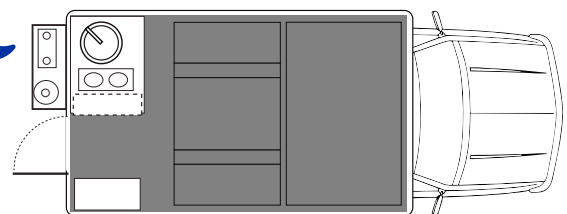

Group X

Toyota Hilux 4x4 Camper

BÍLALEIGA
AKUREYRAR
Höldur

Europcar

For the ultimate Iceland vacation we rent out this 4x4 double cab camper. This vehicle qualifies for driving into the highlands, allowing one to explore all places of interest along the way. Sleeping facilities for 2-4 persons (two adults and two children). Cooking and eating utensils included.

- Push button airlift makes camping easy.
- Own 12V electric system / battery
- Gasbottle & battery located outside of facilities
- Tinted rear access door
- Tinted windows and sunroof
- Powerful Webasto® Diesel operated air heating system.
- Lights inside cabin
- Adjustable roof vent
- Two burner gas stove
- Stainless Sink with water on demand
- 12V Refrigerator

Sleeping facilities for 2-4 persons (two adults and two children).

Cooking utensils (i.e pot, pan, coffee strainer, knives etc). Dishes, forks, knives and glasses for 4 persons. The electric system in the camper is 12V and is a separate electrical system to the car and uses its own battery. Lighting and refrigerator is powered by 12V. The battery must be charged on regular basis by connecting it to 220V i.e. during over night stay. This is mandatory in order to have all convenient features such as Refrigerator and Heater working properly. Cabin heat is generated by powerful Webasto® Diesel operated air heater, adjustable thermo switch is located inside the facilities. A convenient push button airlift makes camping very easy. Minimum rental age is 23 years. Delivery and Return only available at Europcar Motorhome Center at Ásbrú. 7-10 min drive from Keflavík Int'l Airport. Free Shuttle Service from Terminal. Open every day from 08:00 to 18:30. Delivery Fee outside opening hours is €200,-